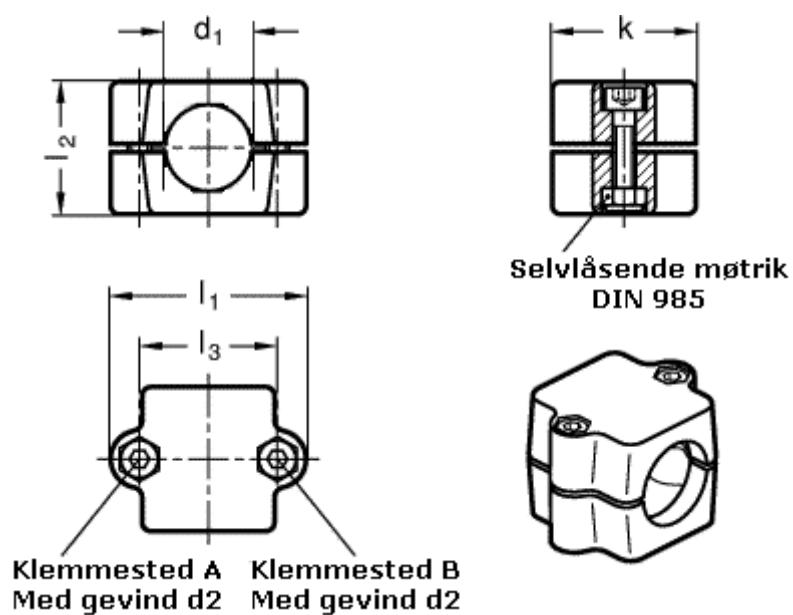

Article number: 20241B40332BL  
Description: E+G Tube connector  
GN 241-B40-33-BL

## Measures

d1 = 40  
d2 = M10  
k = 76  
l1 = 98  
l2 = 70  
l3 = 73